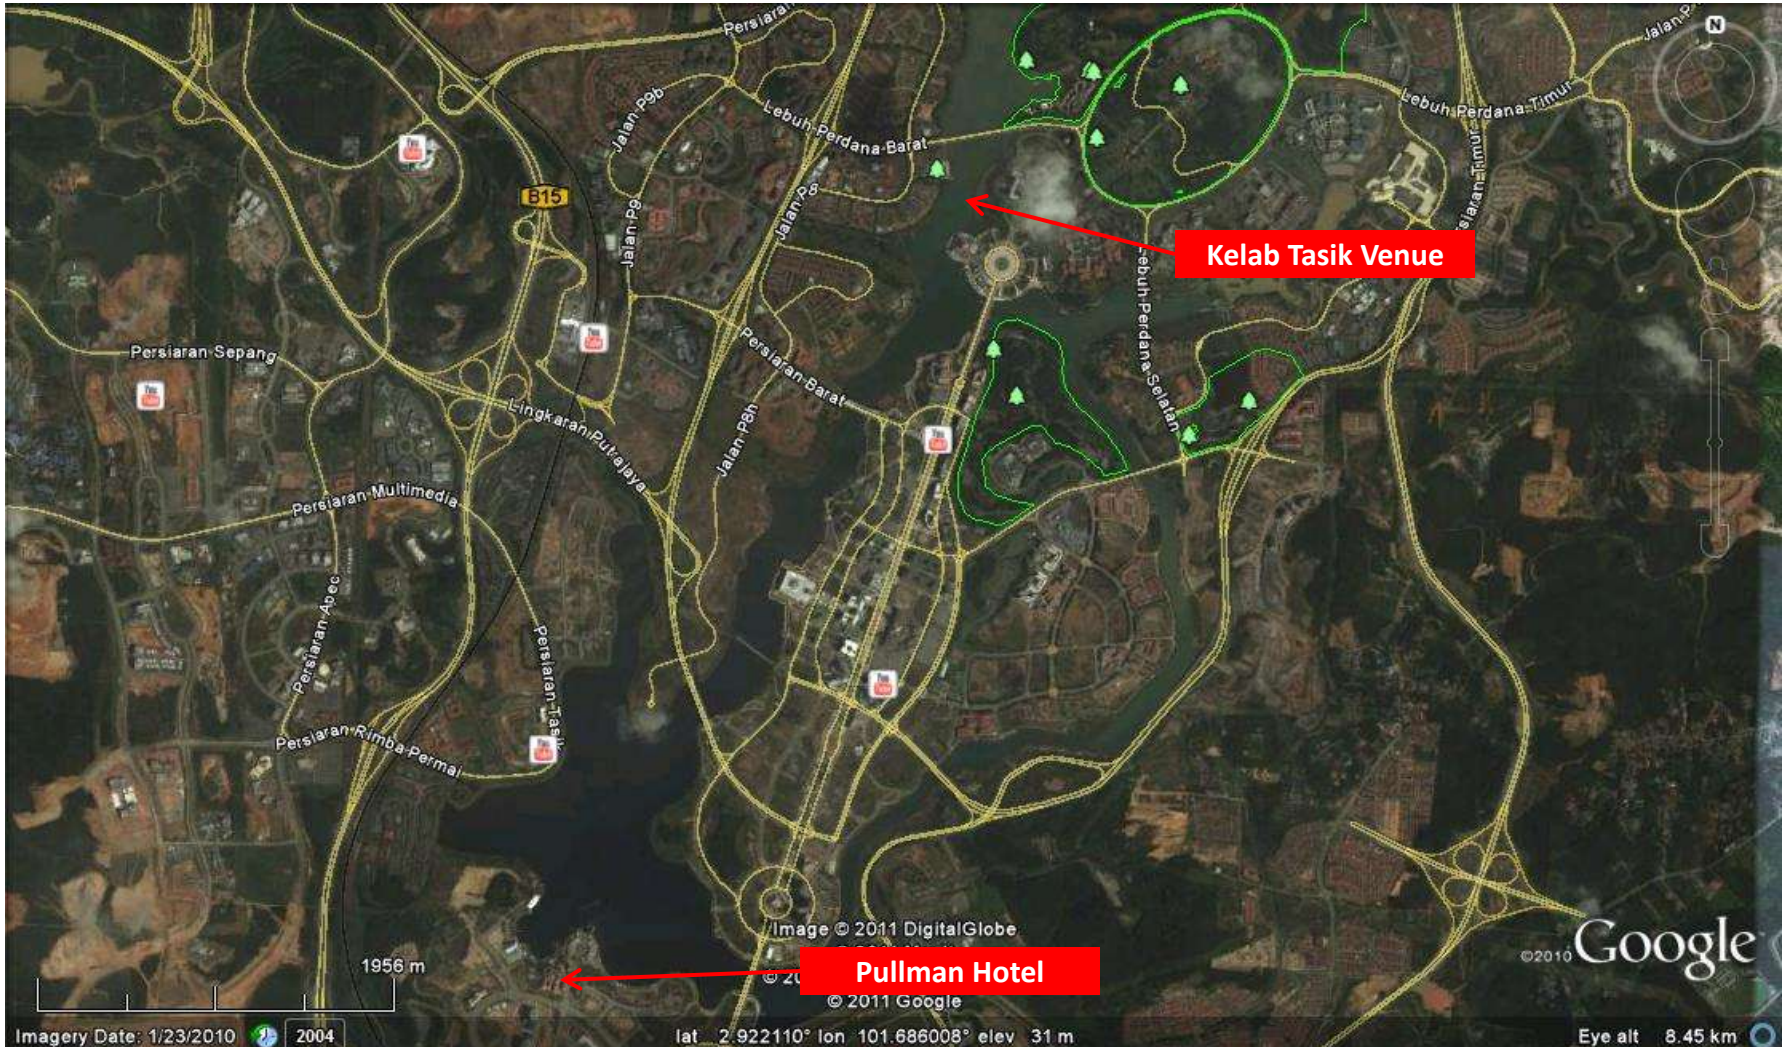

A PROPOSAL
from
MWWF
to
IWWF AAO CONFEDERATION
for a venue change to
KELAB TASIK PUTRAJAYA

PROPOSED NEW VENUE @ KELAB TASIK PUTRAJAYA

PROPOSED NEW VENUE @ KELAB TASIK PUTRAJAYA

PROPOSED NEW VENUE @ KELAB TASIK PUTRAJAYA

**Impressive Waterski & Wakeboard Venue with no vertical walls
on the water edges means much less rollers and back wash**

PROPOSED NEW VENUE @ KELAB TASIK PUTRAJAYA

**Kelab Tasik's Club House &
Control Tower**

**PROPOSED NEW VENUE
@ KELAB TASIK PUTRAJAYA**

Putrajaya's iconic City Mosque

The Prime Minister's Office

PROPOSED NEW VENUE @ KELAB TASIK PUTRAJAYA

**High density traffic across one of 7 Putrajaya bridges means
greater exposure**

PROPOSED NEW VENUE @ KELAB TASIK PUTRAJAYA

Proposed by:

The Malaysian Waterski & Wakeboard Federation

No. 45, Jalan Seri Putra 1/4, Bandar Seri Putra, Bangi,
43000 Kajang, Selangor D.E., Malaysia

T: +603-8926 1054, +603-89251854