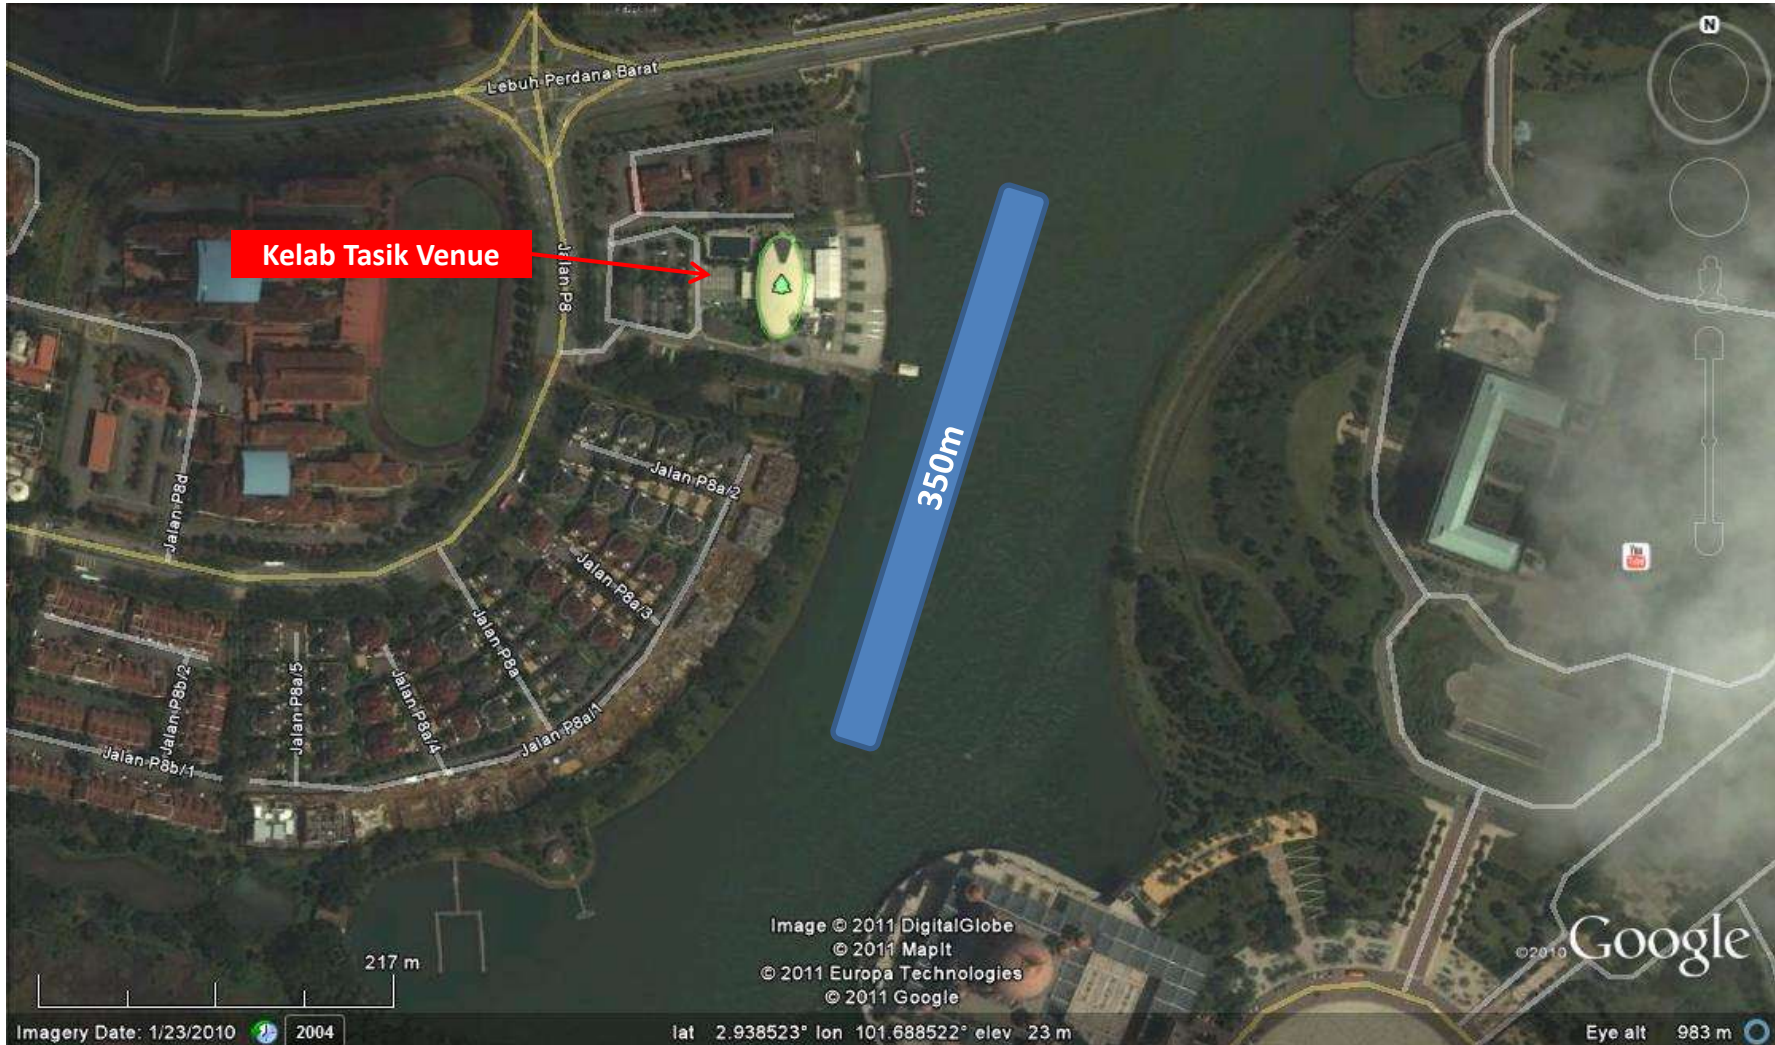

A PROPOSAL
from
MWWF
to
IWWF AAO CONFEDERATION
for a venue change to
KELAB TASIK PUTRAJAYA

PROPOSED NEW VENUE @ KELAB TASIK PUTRAJAYA

PROPOSED NEW VENUE @ KELAB TASIK PUTRAJAYA

PROPOSED NEW VENUE @ KELAB TASIK PUTRAJAYA

**Impressive Waterski & Wakeboard Venue with no vertical walls
on the water edges means much less rollers and back wash**

PROPOSED NEW VENUE @ KELAB TASIK PUTRAJAYA

**Kelab Tasik's Club House &
Control Tower**

**PROPOSED NEW VENUE
@ KELAB TASIK PUTRAJAYA**

Putrajaya's iconic City Mosque

The Prime Minister's Office

PROPOSED NEW VENUE @ KELAB TASIK PUTRAJAYA

**High density traffic across one of 7 Putrajaya bridges means
greater exposure**